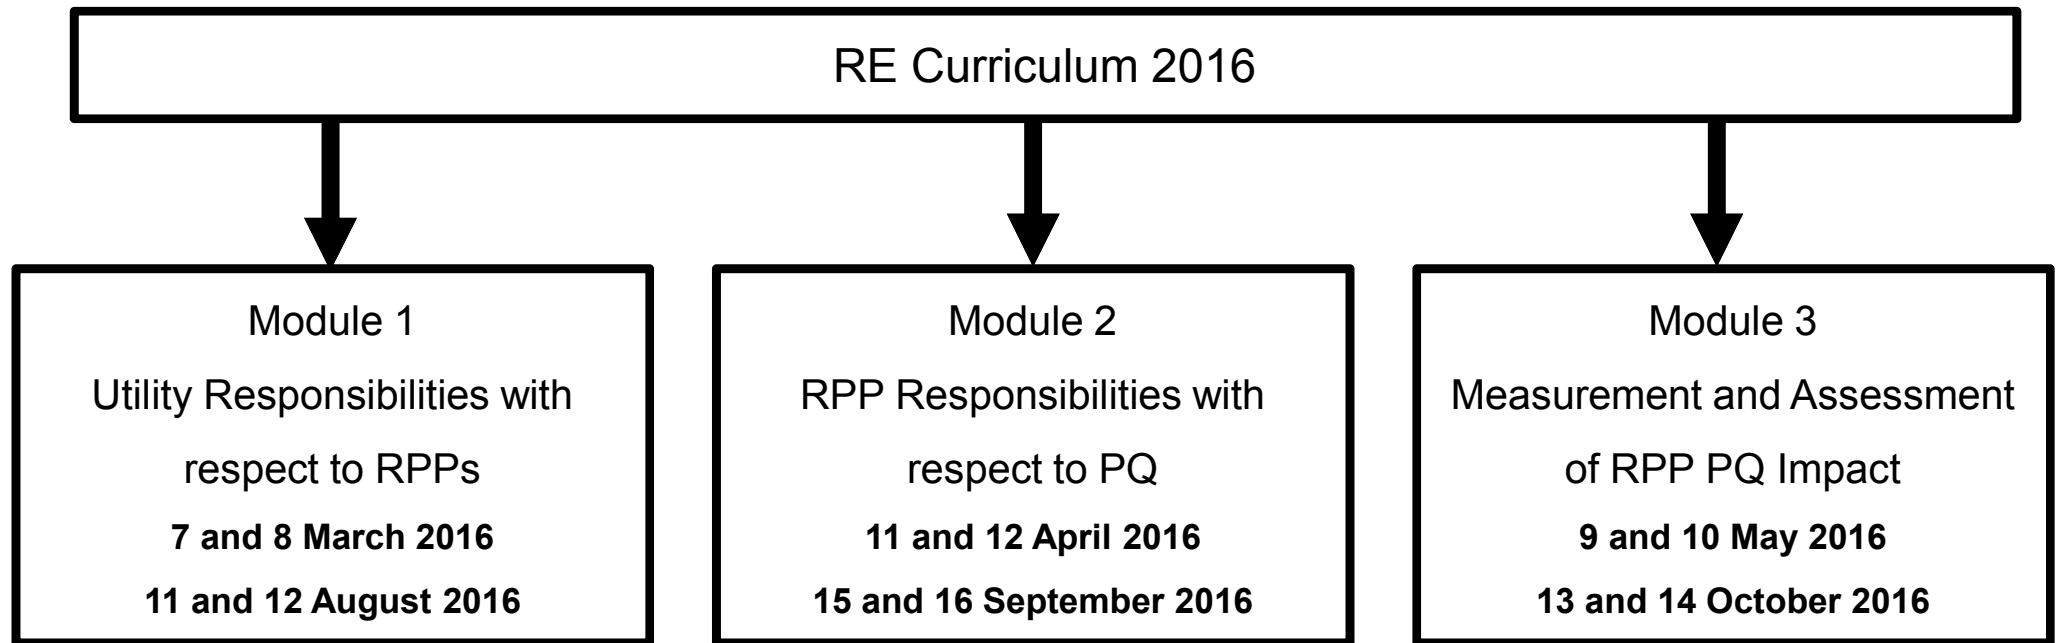

Renewable Energy Integration – Getting down to the Details

Brought to you by the South African Power Quality Initiative
www.SAPQI.org

NORTH-WEST UNIVERSITY[®]
YUNIBESITI YA BOKONE-BOPHIRIMA
NOORDWES-UNIVERSITEIT
POTCHEFSTROOM CAMPUS